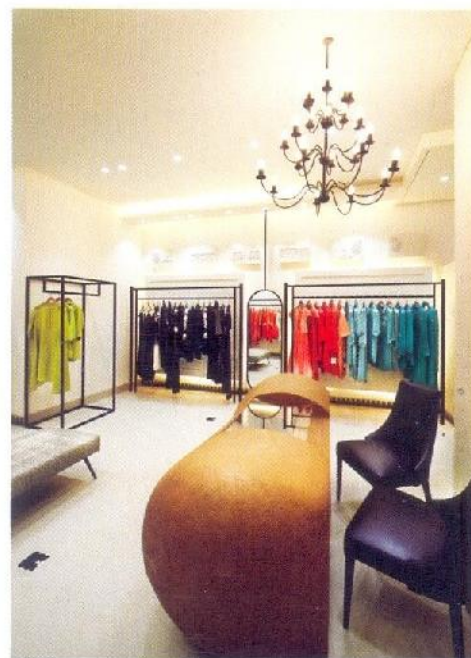

NEWS

CHOOSE TO LOUNGE

TRUE INDULGENCE

The range of day-beds and chaise lounges from The Great Eastern Home embodies sophistication. It reflects artistic craftsmanship and each piece is one of its kind. The collection consists of styles such as Victorian and Art Deco. Each day bed is handmade from the most premium materials. For more, visit www.thegreateasternhome.com.

STYLISH CUTLERY

TABLE ART

Serving cutlery just got more stylish, with Bracialeto & Beyond's extension of its bespoke family. Classically designed and exquisitely handcrafted out of food-grade steel, the cutlery sets are made with imported Murano lampwork beads that are changeable. The cutlery sets include spoon, fork and knife sets mainly for dinner purposes, olive picks, cake serving, ladles, pasta serving spoons and fork sets that are designed to last a lifetime. For more, visit www.bracialeto.com.

ELEGANT BEDROOMS

CLASS ACT

Bring some glamour to your bedroom with the Allure Ensemble by La Sorogecka. This new collection is all about elegance and is meant to spruce up bedrooms. It brings an exclusive designed bedroom suite, comprising a classy four-poster bed, fancy wardrobes, colourful dressing mirror, TV unit, large day-bed, centre-table, along with an elegant side-table, chairs and stylish chaise, all in attractive and unique designs. Colours like royal blue, peach orange and light beige enhance the beauty. For more, visit www.lasorogecka.com.

STORE LAUNCH

DÉCOR CHIC

Expanding their reach in Mumbai, AM:PM has launched its new store at The Palladium. Elements like fluidic cork furniture and Parisian panels, etch out its nuances.

GLAMOUR LOOS

FLUID FORMS