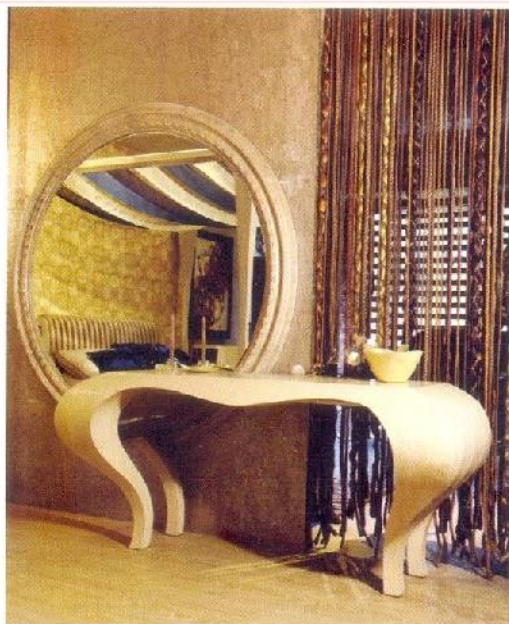

NEWS

CHOOSE TO LOUNGE

TRUE INDULGENCE

The range of day-beds and chaise lounges from The Great Eastern Home embodies sophistication. It reflects artistic craftsmanship and each piece is one of its kind. The collection consists of styles such as Victorian and Art Deco. Each day bed is handmade from the most premium materials. For more, visit www.thegreateasternhome.com.

STYLISH CUTLERY

TABLE ART

Serving cutlery just got more stylish, with Bracialeto & Beyond's extension of its bespoke family. Classically designed and exquisitely handcrafted out of food-grade steel, the cutlery sets are made with imported Murano lampwork beads that are changeable. The cutlery sets include spoon, fork and knife sets mainly for dinner purposes, olive picks, cake serving, ladles, pasta serving spoons and fork sets that are designed to last a lifetime. For more, visit www.bracialeto.com.

ELEGANT BEDROOMS

CLASS ACT

Bring some glamour to your bedroom with the Allure Ensemble by La Sorogecka. This new collection is all about elegance and is meant to spruce up bedrooms. It brings an exclusive designed bedroom suite, comprising a classy four-poster bed, fancy wardrobes, colourful dressing mirror, TV unit, large day-bed, centre-table, along with an elegant side-table, chairs and stylish chaise, all in attractive and unique designs. Colours like royal blue, peach orange and light beige enhance the beauty. For more, visit www.lasorogecka.com.

STORE LAUNCH

DÉCOR CHIC

Expanding their reach in Mumbai, AM:PM has launched its new store at The Palladium. Elements like fluidic cork furniture and Parisian panels, etch out its nuances.

GLAMOUR LOOS

FLUID FORMS